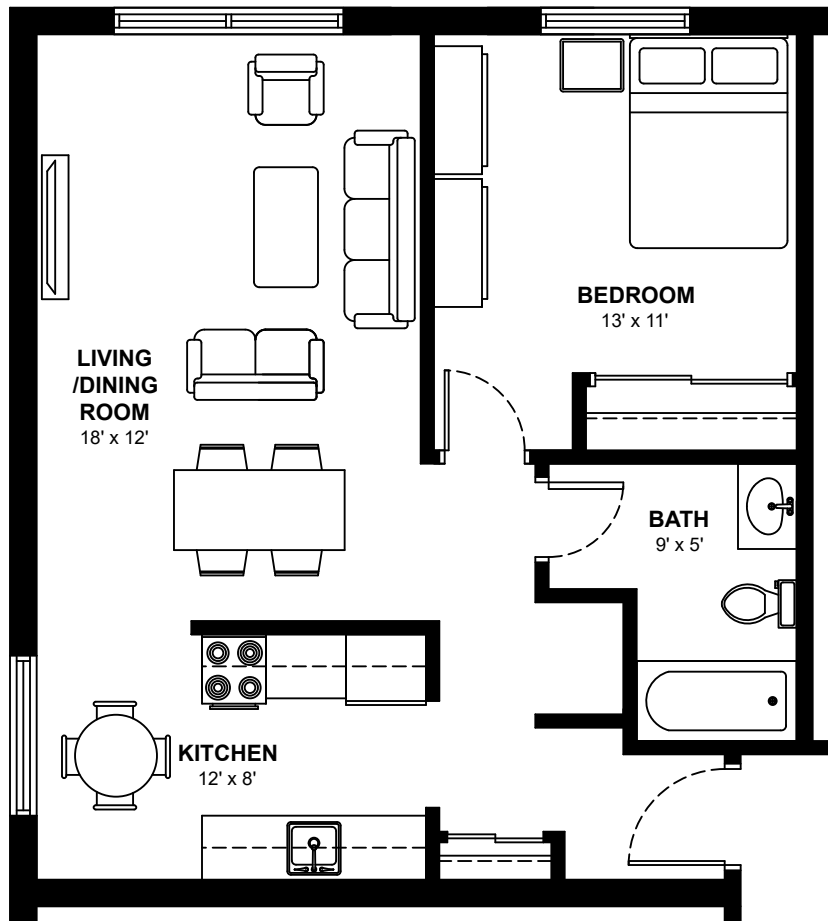

WESTLAWN VILLAGE

9535 165th St. NW, Edmonton

One Bedroom Apartments

Approximately 696 sq. ft.

These floor plans are representative only. All dimensions are approximate.